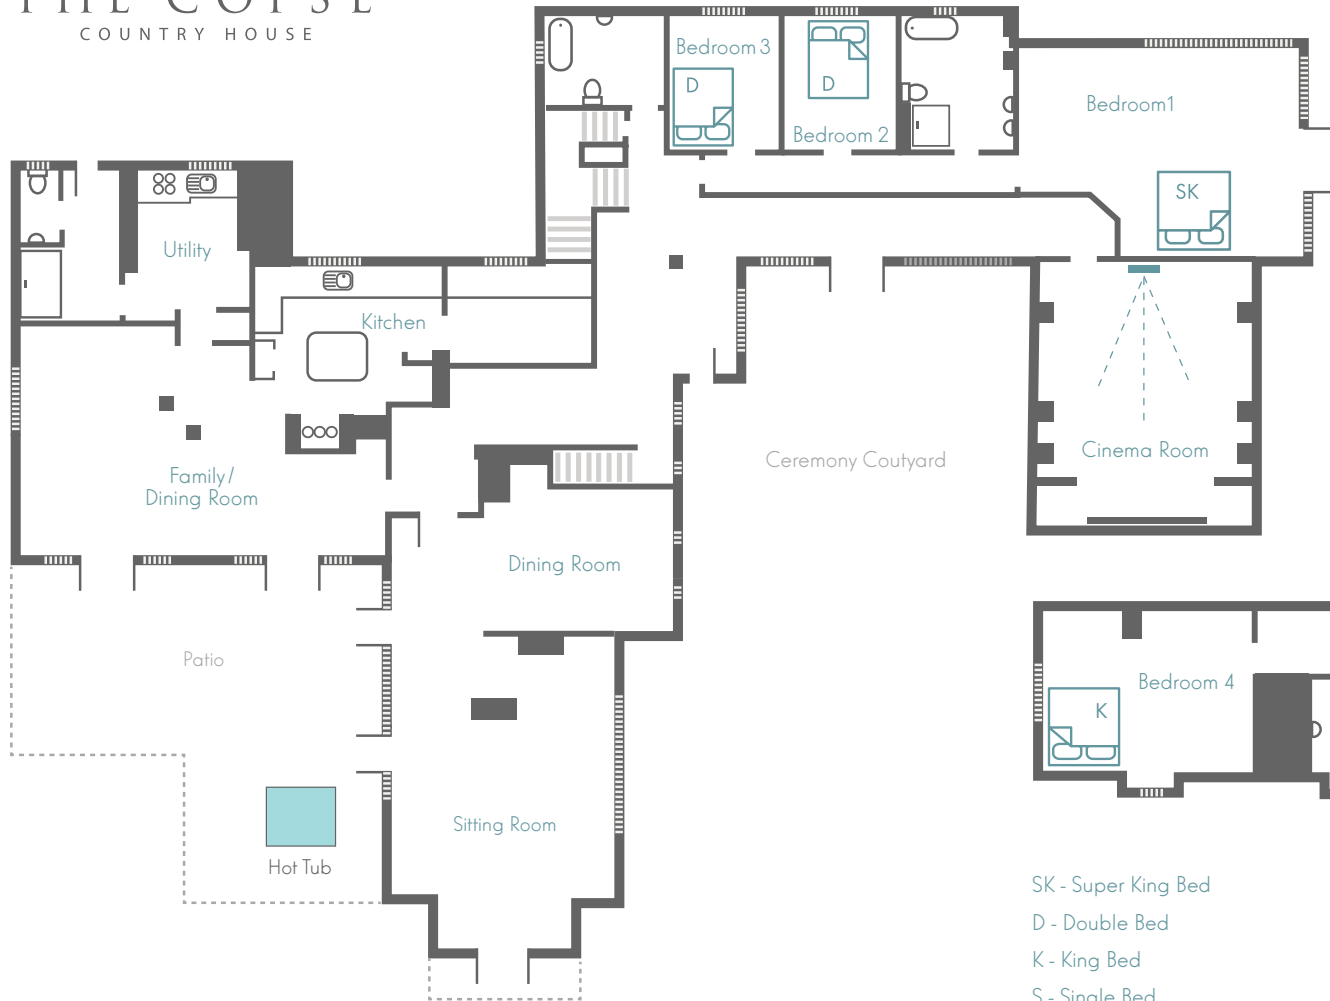

THE COPSE

COUNTRY HOUSE

Ground Floor Main House

First Floor Main House

SK - Super King Bed
 D - Double Bed
 K - King Bed
 S - Single Bed

Barn Bedrooms