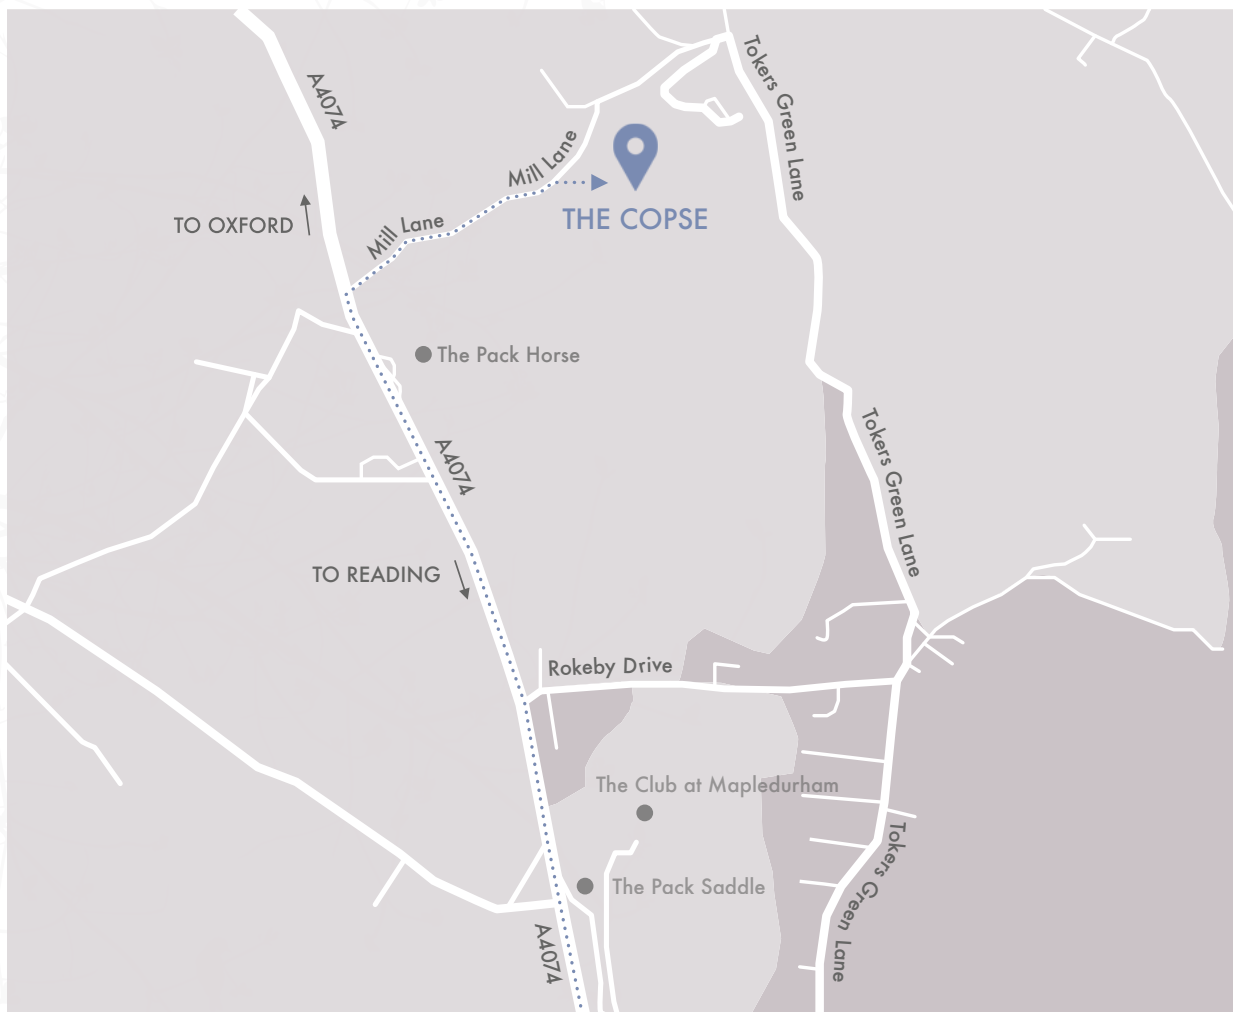

THE COPSE

COUNTRY HOUSE

FUNCTIONS AT THE COPSE

The Copse Country House is conveniently located 10 minutes from Reading, 15 minutes from Henley-on-Thames, 25 minutes from Oxford and 45 minutes from Heathrow.

Please follow the below directions for access to our entrance for functions:

Car parking, taxi drop off and collections

Tokers Green Lane, Kidmore End, RG4 9EE

Access is via a field – there will be signage on the roadside.

This is not a house entrance so please

DO NOT GO TO ANY HOUSES ON TOKERS GREEN LANE.

**ACCESS VIA THE MAIN HOUSE IS NOT AVAILABLE ON FUNCTION DAYS –
DO NOT USE MILL LANE**